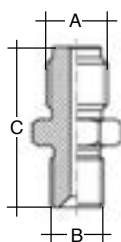

White Metal

06405010
06405011
06405013

Description	A
Riduzione Occhio Femmina/ Banjo Adaptors with Female	0° 25°
Riduzione Occhio Femmina D.12/ Banjo Adaptors with Female	0°