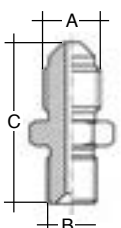

Description	A	B	C
Bullone Doppio Testa Forata/ Double Milled Banjo Bolt	M10x1 M10x1,25	32,5	12/14

White Metal Silver	White Metal Gold	Light Alloy Blu	Light Alloy Rosso
06GS2362			
06GS2363			

Description	A	B	C
Tre Vie/ Three Hose Fittings	7	7	7

06606060 11,40 | 06909090 11,40 | 06303030 22,85 | 06808080

ADATTATORI / ADAPTERS

Description	A	B	C
Bullone Forato con Femmina/ Banjo Bolt with Female	M10x1	M10x1	32

White Metal Silver

06222830

Description	A	B	C
Adattatore Femmina-Femmina/ Coupling Fixed Female	M10x1	M10x1	24

White Metal Silver

06415310

Description	A	B	C
Adattatore Femmina-Maschio/ Female Conector	M10x1 M10x1,2 1/8" GAS	1/8" GAS 1/8" GAS 1/8" GAS	25 25 28

White Metal Silver

06405210
06405211
06405213

Description	A	B	C
Adattatore Maschio-Maschio/ Male Adaptors	3/8"x24 UNF	1/8" GAS	27