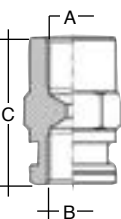

06606060 11,40 | 06909090 11,40 | 06303030 22,85 | 06808080

ADATTATORI / ADAPTERS

Description	A	B	C
Bullone Forato con Femmina/ Banjo Bolt with Female	M10x1	M10x1	32

White Metal Silver

06222830

Description	A	B	C
Adattatore Femmina-Femmina/ Coupling Fixed Female	M10x1	M10x1	24