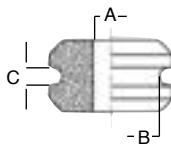

Code
06GS1121
06GS1453

Description	A	B	C
Gommino Riduzione/ Reduced Coupling	6,5	10	48