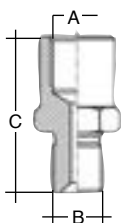

Description	A	B	C
Bullone Doppio Testa Forata/ Double Milled Banjo Bolt	M10x1 M10x1,25	32,5	12/14

White Metal Silver	White Metal Gold	Light Alloy Blu	Light Alloy Rosso
06GS2362			
06GS2363			

Description	A	B	C
Tre Vie/ Three Hose Fittings	7	7	7

06606060 11,40 | 06909090 11,40 | 06303030 22,85 | 06808080

ADATTATORI / ADAPTERS

Description	A	B	C
Bullone Forato con Femmina/ Banjo Bolt with Female	M10x1	M10x1	32

White Metal Silver

06222830

Description	A	B	C
Adattatore Femmina-Femmina/ Coupling Fixed Female	M10x1	M10x1	24

White Metal Silver

06415310

Description	A	B	C
Adattatore Femmina-Maschio/ Female Conector	M10x1 M10x1,2 1/8" GAS	1/8" GAS 1/8" GAS 1/8" GAS	25 25 28

White Metal Silver

06405210
06405211
06405213

Description	A	B	C
Adattatore Maschio-Maschio/ Male Adaptors	3/8"x24 UNF	1/8" GAS	27